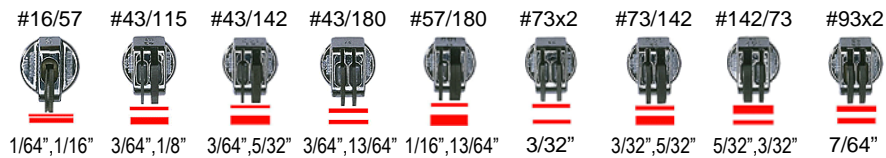

Standard Wheelheads \$26

Standard Double Line Wheelheads \$29

Special Double Line Wheelheads \$49

Std Wide Wheelheads \$29

Standard Jumbo Wheelheads \$38

Magnetic Guide

16.5 feet for \$23

Special Jumbo Wheelheads \$49