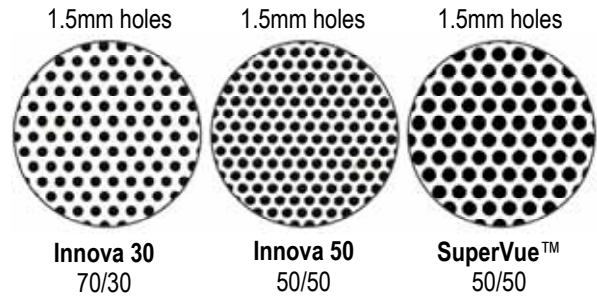

One-Way Vision Film

- 6mil PVC film allows stunning graphics on one side & a clear unobstructed view through glass on the other.
- Allows premium ad placement: can be placed on glass doors at eye level; on buses to create "moving billboards".
- Reduces heat & glare from the sun.
- Enhances privacy & security.
- Easy to print on & install. 2 to 3 year life on vertical surface.
- Creates new, innovative media space without obstructing views.
- Pressure-sensitive adhesive with solid release liner.

PanoRama by **CONTINENTAL GRAFIX**

Which ratio? With 70/30 perforation pattern & 1.5-mm holes, **Innova 30** is recommended for small-format window graphics with detailed images that will be viewed from a close distance. When including text in the design, use a font size of 1/2" or larger for **Innova 30** & a font size of 1" or larger for **Innova 50**. Use **SuperVue** for building wraps and other supersized graphics. Brightly colored inks (e.g., reds, yellows, oranges, & bright greens & blues) provide the best results. Avoid using dark colors (dark purple, navy, brown, black) for background colors. With bright colors the eye tends to focus on the graphics, whereas dark colors allow the eye to see through the graphics.

slit to custom width for free
(limited to one cut)

EconoVue™ 6mil PVC film with 60/40 perforation pattern and 1.6-mm holes rated for one year outdoor life.

PanoRama Two-Way Vision is a printable 30% clear & 70% white PVC film with integrated white prism pattern that transmits ambient light for vibrant translucent window graphics both day & night viewed from either side. No white ink needed! Interior 3yr, outdoor 2yr (vertical) life. 5mil thick.

Clear Focus SuperVue™

width	cut/ft	10ft	50ft	100ft
27in	$4.85	$44	$198	$379
54in	n/a	$78	$369	$675

50% OFF!

PanoRama Innova™

width	cut/ft	10ft	50ft	100ft
27in	$3.50	$31	$138	$266
54in	n/a	$53	$255	$469

EconoVue™

width	10ft	50ft	100ft
54in	$48	$195	$335

50% OFF!

PanoRama Two-Way Vision

width	10ft	50ft	100ft
54in	$39	$169	$289

series	<i>Optically Clear Laminates</i>	length	30" wide	54" wide
PanoRama Protect	Gloss calendared PVC overlaminate & printable film. UV coated to extend ink life. Provides excellent clarity. 2yr indoor, 1yr outdoor (vertical) life. 3mil thick.	10ft	$39	$95
PanoRama Cast	Gloss cast PVC overlaminate & printable film. UV coated to extend ink life. Provides excellent clarity. 10yr indoor, 8yr outdoor (vertical) life. 2mil thick.	10ft	$65	$165
290GF	Gloss cast PVC laminate, for protecting perforated window film, increases ink UV life 4yrs. 2 mil thick.	10ft	$46	$75
		30ft	$99	$179
		150ft	$359	$648