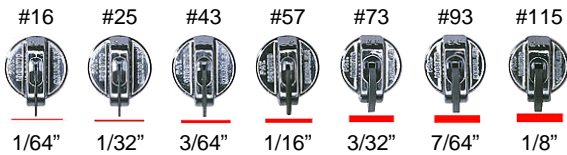

Standard Wheelheads \$26

Standard Double Line Wheelheads \$29

Special Double Line Wheelheads \$49

Std Wide Wheelheads \$29

Standard Jumbo Wheelheads \$38

Magnetic Guide

16.5 feet for \$23

Special Jumbo Wheelheads \$49