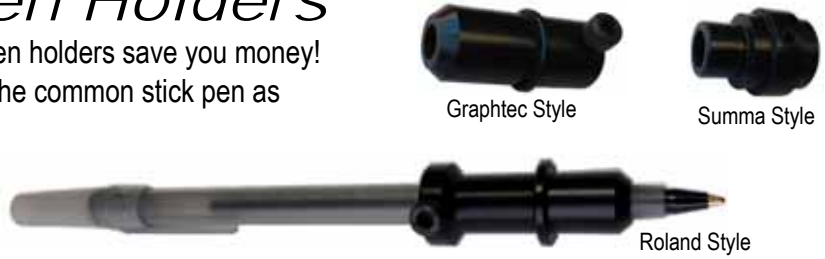

Plotter Pen Holders

Our new Cascade stick ballpoint pen holders save you money!
Buy the holder once and replace the common stick pen as needed for pennies.

Graphtec $14.95
Roland $14.95
Summa $11.95