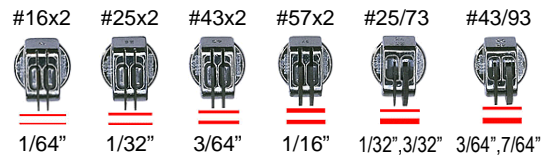

Standard Wheelheads \$26

Standard Double Line Wheelheads \$29

Special Double Line Wheelheads \$49

Std Wide Wheelheads \$29

Standard Jumbo Wheelheads \$38

Magnetic Guide

16.5 feet for \$23

Special Jumbo Wheelheads \$49