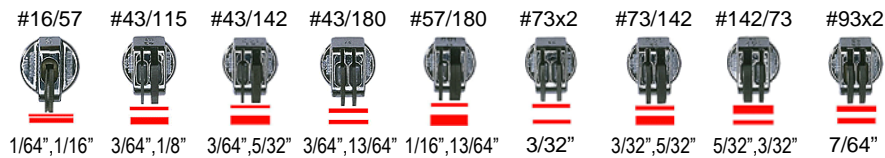

Standard Wheelheads \$26

Standard Double Line Wheelheads \$29

Special Double Line Wheelheads \$49

Std Wide Wheelheads \$29

Standard Jumbo Wheelheads \$38

Magnetic Guide

16.5 feet for \$23

Special Jumbo Wheelheads \$49