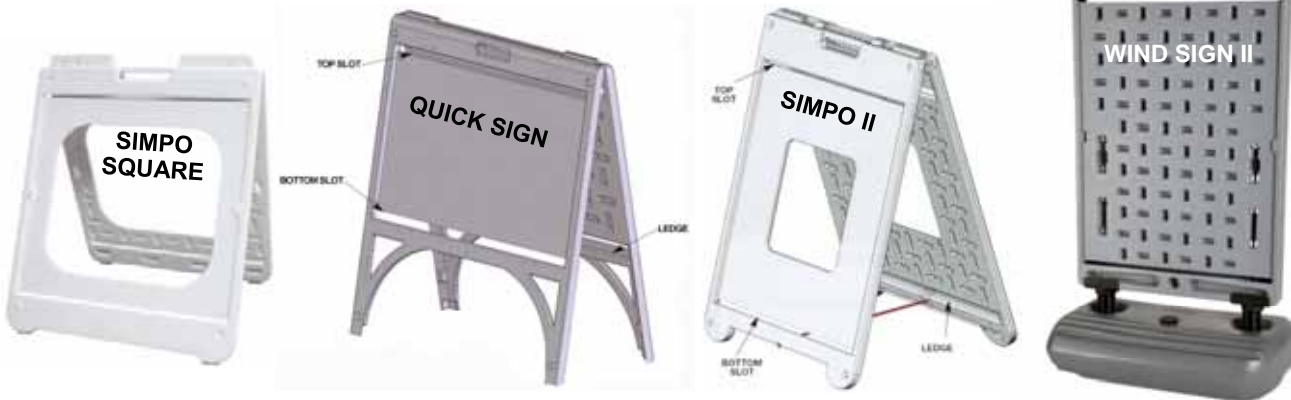

Quick Sign Holds 18"x 24" standard sign blanks up to 3/16" thick. Center chain prevents spreading of sign faces too far. White. Weighs 6.8 lbs.

Simpo Sign II Folds to under 2" thick. Metal stabilizing brace prevents spreading of sign faces too far, stores in molded-in receptacle when folded flat. White. Weighs 8.2 lbs. holds 22"x 28" sign blank

Simpo Square Folds to under 2" thick. Grabber hinges hold a sign rider. Internally ballast with up to 6 lbs. of dry sand. White or black. Weighs 5 lbs.

NXT Holds 24"x 36" sign blanks. Wheels for easy placement. Ballast with up to 10 lbs. of sand. Appealing rounded profile. White or black. Weighs 17 lbs.

Wind Sign II Sign on springs mounted to sand or water fillable base with wheels to relocate. Gray vertical with black base. Resists 60mph winds w/115 lbs. of sand. 53" x 28" holds 24"x 36" blank, 25 lbs. 61" x 30" holds 28"x 44" blank, 30 lbs.

overall size	sign area	each	5+	10+	25+
30.2"x 25.6"	18"x 24"	$52.95	$51.95	$49.55	$46.95
34"x 23"	22"x 28"	$57.95	$56.95	$53.95	$51.45
32"x 26"	24"x 24"	$44.95	$43.95	$41.85	$39.75
45"x 30.5"	24"x 36"	$83.95	$79.95	$75.95	$71.95
53"x 28"	24"x 36"	$179	$176	$168	$159
61"x 30"	28"x 44"	$226			

Substrates

COREX A boards are cut and folded 10mm corex with integral handle, legs and metal brace
24" x 30" $32.95