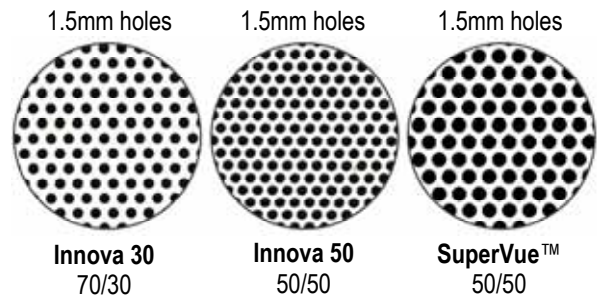

One-Way Vision Film

- 6mil PVC film allows stunning graphics on one side & a clear unobstructed view through glass on the other.
- Allows premium ad placement: can be placed on glass doors at eye level; on buses to create "moving billboards".
- Reduces heat & glare from the sun.
- Enhances privacy & security.
- Easy to print on & install. 2 to 3 year life on vertical surface.
- Creates new, innovative media space without obstructing views.
- Pressure-sensitive adhesive with solid release liner.

PanoRama by **CONTINENTAL GRAFIX**

Which ratio? With 70/30 perforation pattern & 1.5-mm holes, **Innova 30** is recommended for small-format window graphics with detailed images that will be viewed from a close distance. When including text in the design, use a font size of 1/2" or larger for **Innova 30** & a font size of 1" or larger for **Innova 50**. Use **SuperVue** for building wraps and other supersized graphics. Brightly colored inks (e.g., reds, yellows, oranges, & bright greens & blues) provide the best results. Avoid using dark colors (dark purple, navy, brown, black) for background colors. With bright colors the eye tends to focus on the graphics, whereas dark colors allow the eye to see through the graphics.

slit to custom width for free
(limited to one cut)

EconoVue™ 6mil PVC film with 60/40 perforation pattern and 1.6-mm holes rated for one year outdoor life.

PanoRama Two-Way Vision is a printable 30% clear & 70% white PVC film with integrated white prism pattern that transmits ambient light for vibrant translucent window graphics both day & night viewed from either side. No white ink needed! Interior 3yr, outdoor 2yr (vertical) life. 5mil thick.

Clear Focus SuperVue™

width	cut/ft	10ft	50ft	100ft
27in	$4.85	$44	$198	$379
54in	n/a	$78	$369	$675

50% OFF!

PanoRama Innova™

width	cut/ft	10ft	50ft	100ft
27in	$3.50	$31	$138	$266
54in	n/a	$53	$255	$469

EconoVue™

width	10ft	50ft	100ft
54in	$48	$195	$335

50% OFF!

PanoRama Two-Way Vision

width	10ft	50ft	100ft
54in	$39	$169	$289

series	<i>Optically Clear Laminates</i>	length	30" wide	54" wide
PanoRama Protect	Gloss calendared PVC overlaminate & printable film. UV coated to extend ink life. Provides excellent clarity. 2yr indoor, 1yr outdoor (vertical) life. 3mil thick.	10ft	$39	$95
PanoRama Cast	Gloss cast PVC overlaminate & printable film. UV coated to extend ink life. Provides excellent clarity. 10yr indoor, 8yr outdoor (vertical) life. 2mil thick.	10ft	$65	$165
290GF	Gloss cast PVC laminate, for protecting perforated window film, increases ink UV life 4yrs. 2 mil thick.	10ft	$46	$75
		30ft	$99	$179
		150ft	$359	$648