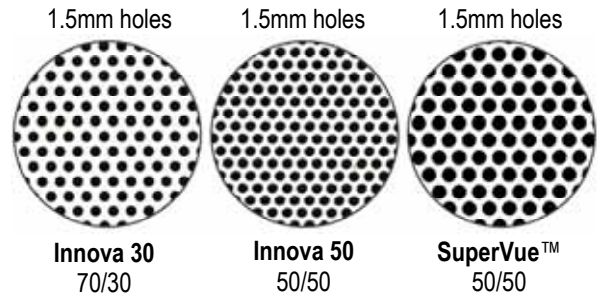

One-Way Vision Film

- 6mil PVC film allows stunning graphics on one side & a clear unobstructed view through glass on the other.
- Allows premium ad placement: can be placed on glass doors at eye level; on buses to create "moving billboards".
- Reduces heat & glare from the sun.
- Enhances privacy & security.
- Easy to print on & install. 2 to 3 year life on vertical surface.
- Creates new, innovative media space without obstructing views.
- Pressure-sensitive adhesive with solid release liner.

PanoRama by **CONTINENTAL GRAFIX**

Which ratio? With 70/30 perforation pattern & 1.5-mm holes, **Innova 30** is recommended for small-format window graphics with detailed images that will be viewed from a close distance. When including text in the design, use a font size of 1/2" or larger for **Innova 30** & a font size of 1" or larger for **Innova 50**. Use **SuperVue** for building wraps and other supersized graphics. Brightly colored inks (e.g., reds, yellows, oranges, & bright greens & blues) provide the best results. Avoid using dark colors (dark purple, navy, brown, black) for background colors. With bright colors the eye tends to focus on the graphics, whereas dark colors allow the eye to see through the graphics.

slit to custom width for free
(limited to one cut)

EconoVue™ 6mil PVC film with 60/40 perforation pattern and 1.6-mm holes rated for one year outdoor life.

PanoRama Two-Way Vision is a printable 30% clear & 70% white PVC film with integrated white prism pattern that transmits ambient light for vibrant translucent window graphics both day & night viewed from either side. No white ink needed! Interior 3yr, outdoor 2yr (vertical) life. 5mil thick.

Clear Focus SuperVue™

width	cut/ft	10ft	50ft	100ft
27in	$4.85	$44	$198	$379
54in	n/a	$78	$369	$675

50% OFF!

PanoRama Innova™

width	cut/ft	10ft	50ft	100ft
27in	$3.50	$31	$138	$266
54in	n/a	$53	$255	$469

EconoVue™

width	10ft	50ft	100ft
54in	$48	$195	$335

50% OFF!

PanoRama Two-Way Vision

width	10ft	50ft	100ft
54in	$39	$169	$289

series	<i>Optically Clear Laminates</i>	length	30" wide	54" wide
PanoRama Protect	Gloss calendared PVC overlaminate & printable film. UV coated to extend ink life. Provides excellent clarity. 2yr indoor, 1yr outdoor (vertical) life. 3mil thick.	10ft	$39	$95
		30ft	$95	$295
PanoRama Cast	Gloss cast PVC overlaminate & printable film. UV coated to extend ink life. Provides excellent clarity. 10yr indoor, 8yr outdoor (vertical) life. 2mil thick.	10ft	$65	$165
		30ft	$165	$495
290GF	Gloss cast PVC laminate, for protecting perforated window film, increases ink UV life 4yrs. 2 mil thick.	10ft	$46	$75
		30ft	$99	$179
		150ft	$359	$648