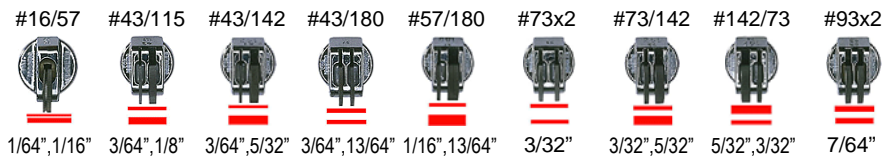

Standard Wheelheads \$26

Standard Double Line Wheelheads \$29

Special Double Line Wheelheads \$49

Std Wide Wheelheads \$29

Standard Jumbo Wheelheads \$38

Magnetic Guide

16.5 feet for \$23

Special Jumbo Wheelheads \$49