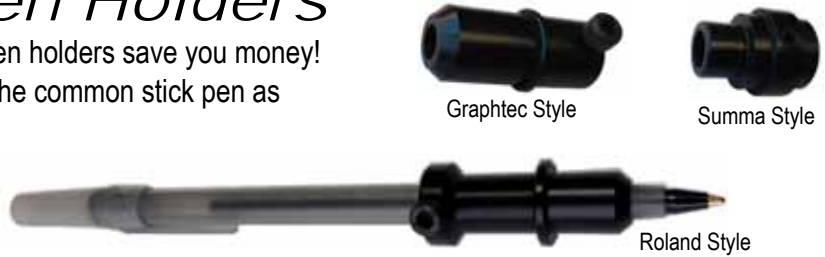

Plotter Pen Holders

Our new Cascade stick ballpoint pen holders save you money!
Buy the holder once and replace the common stick pen as needed for pennies.

Graphtec $14.95
Roland $14.95
Summa $11.95