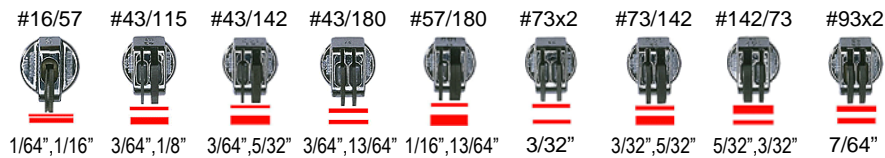

Standard Wheelheads \$26

Standard Double Line Wheelheads \$29

Special Double Line Wheelheads \$49

Std Wide Wheelheads \$29

Standard Jumbo Wheelheads \$38

Magnetic Guide 16.5 feet for \$23

Special Jumbo Wheelheads \$49