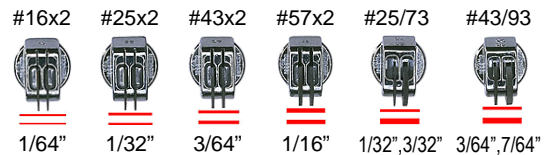

Standard Wheelheads \$26

Standard Double Line Wheelheads \$29

Special Double Line Wheelheads \$49

Std Wide Wheelheads \$29

Standard Jumbo Wheelheads \$38

Magnetic Guide 16.5 feet for \$23

Special Jumbo Wheelheads \$49