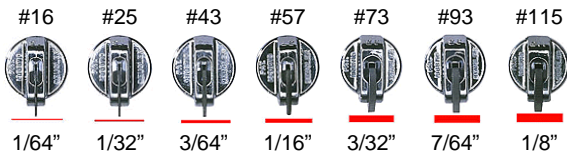

Standard Wheelheads \$26

Standard Double Line Wheelheads \$29

Special Double Line Wheelheads \$49

Std Wide Wheelheads \$29

Standard Jumbo Wheelheads \$38

Magnetic Guide 16.5 feet for \$23

Special Jumbo Wheelheads \$49