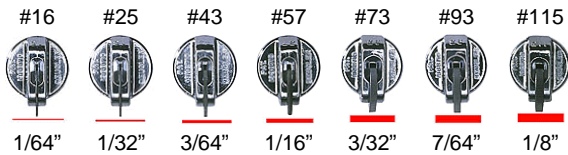

Standard Wheelheads \$26

Standard Double Line Wheelheads \$29

Special Double Line Wheelheads \$49

Std Wide Wheelheads \$29

Standard Jumbo Wheelheads \$38

Magnetic Guide 16.5 feet for \$23

Special Jumbo Wheelheads \$49