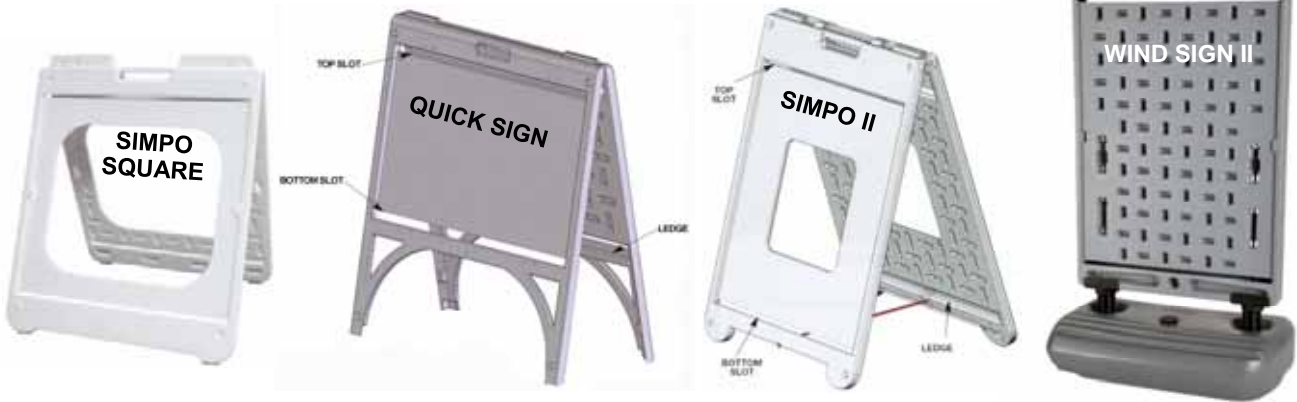

Quick Sign Holds 18"x 24" standard sign blanks up to 3/16" thick. Center chain prevents spreading of sign faces too far. White. Weighs 6.8 lbs.

Simpo Sign II Folds to under 2" thick. Metal stabilizing brace prevents spreading of sign faces too far, stores in molded-in receptacle when folded flat. White. Weighs 8.2 lbs. holds 22"x 28" sign blank

Simpo Square Folds to under 2" thick. Grabber hinges hold a sign rider. Internally ballast with up to 6 lbs. of dry sand. White or black. Weighs 5 lbs.

NXT Holds 24"x 36" sign blanks. Wheels for easy placement. Ballast with up to 10 lbs. of sand. Appealing rounded profile. White or black. Weighs 17 lbs.

Wind Sign II Sign on springs mounted to sand or water fillable base with wheels to relocate. Gray vertical with black base. Resists 60mph winds w/115 lbs. of sand. 53" x 28" holds 24"x 36" blank, 25 lbs. 61" x 30" holds 28"x 44" blank, 30 lbs.

overall size	sign area	each	5+	10+	25+
30.2"x 25.6"	18"x 24"	$52.95	$51.95	$49.55	$46.95
34"x 23"	22"x 28"	$57.95	$56.95	$53.95	$51.45
32"x 26"	24"x 24"	$44.95	$43.95	$41.85	$39.75
45"x 30.5"	24"x 36"	$83.95	$79.95	$75.95	$71.95
53"x 28"	24"x 36"	$179	$176	$168	$159
61"x 30"	28"x 44"	$226			

Substrates

COREX A boards are cut and folded 10mm corex with integral handle, legs and metal brace
24" x 30" **$32.95**