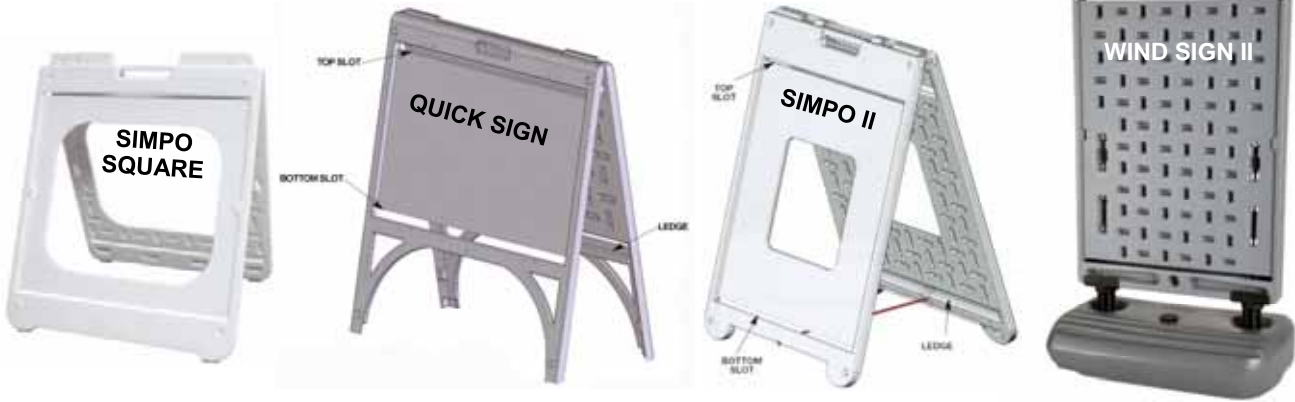

Quick Sign Holds 18"x 24" standard sign blanks up to 3/16" thick. Center chain prevents spreading of sign faces too far. White. Weighs 6.8 lbs.

Simpo Sign II Folds to under 2" thick. Metal stabilizing brace prevents spreading of sign faces too far, stores in molded-in receptacle when folded flat. White. Weighs 8.2 lbs. holds 22"x 28" sign blank

Simpo Square Folds to under 2" thick. Grabber hinges hold a sign rider. Internally ballast with up to 6 lbs. of dry sand. White or black. Weighs 5 lbs.

NXT Holds 24"x 36" sign blanks. Wheels for easy placement. Ballast with up to 10 lbs. of sand. Appealing rounded profile. White or black. Weighs 17 lbs.

Wind Sign II Sign on springs mounted to sand or water fillable base with wheels to relocate. Gray vertical with black base. Resists 60mph winds w/115 lbs. of sand. 53" x 28" holds 24"x 36" blank, 25 lbs. 61" x 30" holds 28"x 44" blank, 30 lbs.

overall size	sign area	each	5+	10+	25+
30.2"x 25.6"	18"x 24"	$52.95	$51.95	$49.55	$46.95
34"x 23"	22"x 28"	$57.95	$56.95	$53.95	$51.45
32"x 26"	24"x 24"	$44.95	$43.95	$41.85	$39.75
45"x 30.5"	24"x 36"	$83.95	$79.95	$75.95	$71.95
53"x 28"	24"x 36"	$179	$176	$168	$159
61"x 30"	28"x 44"	$226			

Substrates

COREX A boards are cut and folded 10mm corex with integral handle, legs and metal brace
24" x 30" $32.95