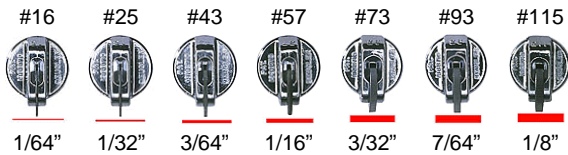

Standard Wheelheads \$26

Standard Double Line Wheelheads \$29

Special Double Line Wheelheads \$49

Std Wide Wheelheads \$29

Standard Jumbo Wheelheads \$38

Magnetic Guide

16.5 feet for \$23

Special Jumbo Wheelheads \$49