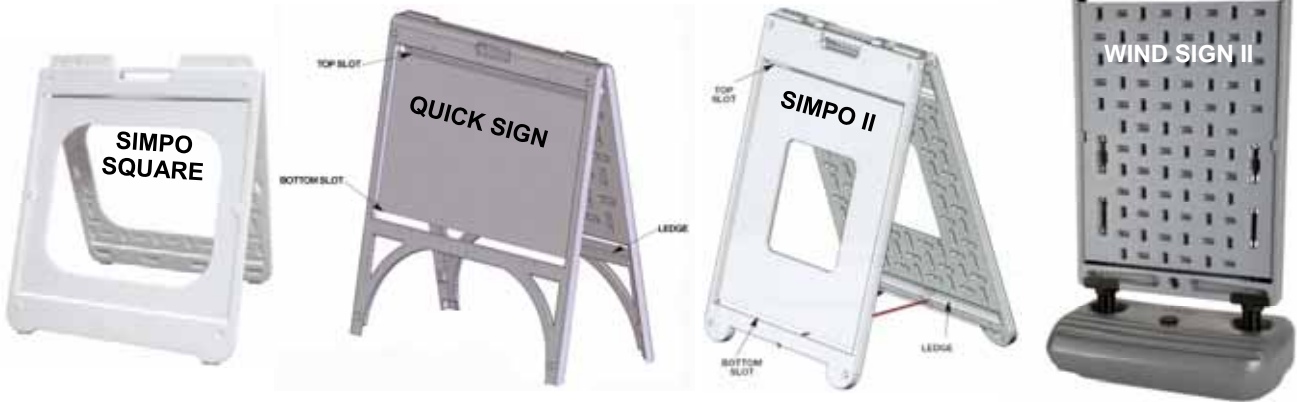

Quick Sign Holds 18"x 24" standard sign blanks up to 3/16" thick. Center chain prevents spreading of sign faces too far. White. Weighs 6.8 lbs.

Simpo Sign II Folds to under 2" thick. Metal stabilizing brace prevents spreading of sign faces too far, stores in molded-in receptacle when folded flat. White. Weighs 8.2 lbs. holds 22"x 28" sign blank

Simpo Square Folds to under 2" thick. Grabber hinges hold a sign rider. Internally ballast with up to 6 lbs. of dry sand. White or black. Weighs 5 lbs.

NXT Holds 24"x 36" sign blanks. Wheels for easy placement. Ballast with up to 10 lbs. of sand. Appealing rounded profile. White or black. Weighs 17 lbs.

Wind Sign II Sign on springs mounted to sand or water fillable base with wheels to relocate. Gray vertical with black base. Resists 60mph winds w/115 lbs. of sand. 53" x 28" holds 24"x 36" blank, 25 lbs. 61" x 30" holds 28"x 44" blank, 30 lbs.

overall size	sign area	each	5+	10+	25+
30.2"x 25.6"	18"x 24"	$52.95	$51.95	$49.55	$46.95
34"x 23"	22"x 28"	$57.95	$56.95	$53.95	$51.45
32"x 26"	24"x 24"	$44.95	$43.95	$41.85	$39.75
45"x 30.5"	24"x 36"	$83.95	$79.95	$75.95	$71.95
53"x 28"	24"x 36"	$179	$176	$168	$159
61"x 30"	28"x 44"	$226			

Substrates

COREX A boards are cut and folded 10mm corex with integral handle, legs and metal brace
24" x 30" **$32.95**