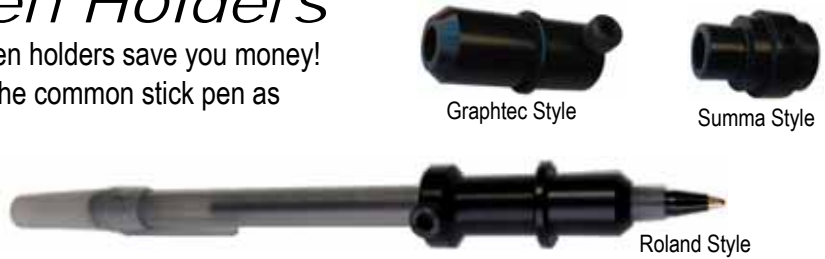

Plotter Pen Holders

Our new Cascade stick ballpoint pen holders save you money!
Buy the holder once and replace the common stick pen as needed for pennies.

Graphtec $14.95
Roland $14.95
Summa $11.95