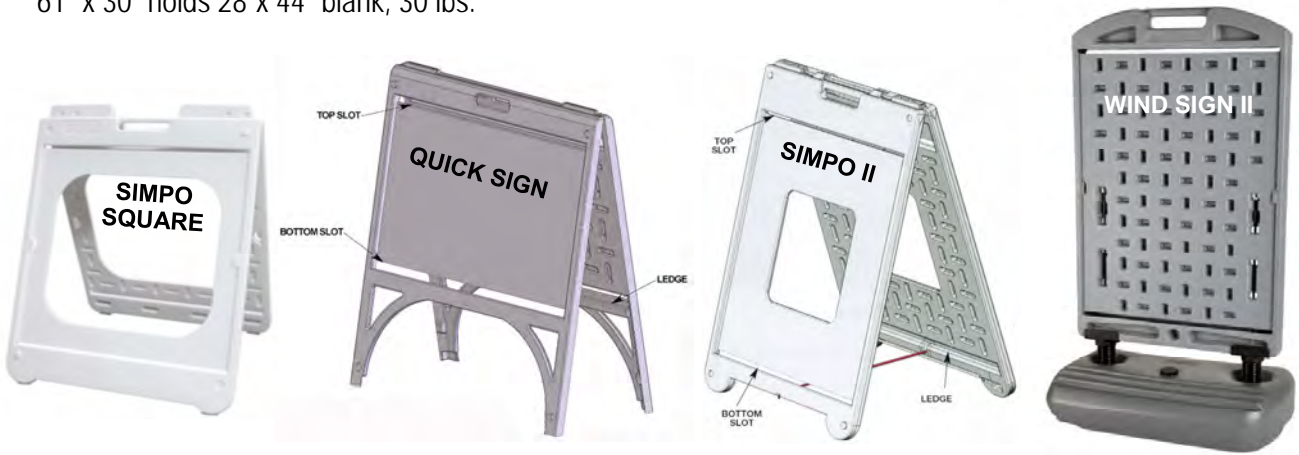

Quick Sign Holds 18"x 24" standard sign blanks up to 3/16" thick. Center chain prevents spreading of sign faces too far. White. Weighs 6.8 lbs.

Simpo Sign II Folds to under 2" thick. Metal stabilizing brace prevents spreading of sign faces too far, stores in molded-in receptacle when folded flat. White. Weighs 8.2 lbs. holds 22"x 28" sign blank

Simpo Square Folds to under 2" thick. Grabber hinges hold a sign rider. Internally ballast with up to 6 lbs. of dry sand. White or black. Weighs 5 lbs.

NXT Holds 24"x 36" sign blanks. Wheels for easy placement. Ballast with up to 10 lbs. of sand. Appealing rounded profile. White or black. Weighs 17 lbs.

Wind Sign II Sign on springs mounted to sand or water fillable base with wheels to relocate. Gray vertical with black base. Resists 60mph winds w/115 lbs. of sand. 53" x 28" holds 24"x 36" blank, 25 lbs. 61" x 30" holds 28"x 44" blank, 30 lbs.

overall size	sign area	each	5+	10+	25+
30.2"x 25.6"	18"x 24"	$52.95	$51.95	$49.55	$46.95
34"x 23"	22"x 28"	$57.95	$56.95	$53.95	$51.45
32"x 26"	24"x 24"	$44.95	$43.95	$41.85	$39.75
45"x 30.5"	24"x 36"	$83.95	$79.95	$75.95	$71.95
53"x 28"	24"x 36"	$179	$176	$168	$159
61"x 30"	28"x 44"	$226			

Substrates

COREX A boards are cut and folded 10mm corex with integral handle, legs and metal brace
24" x 30" **$32.95**