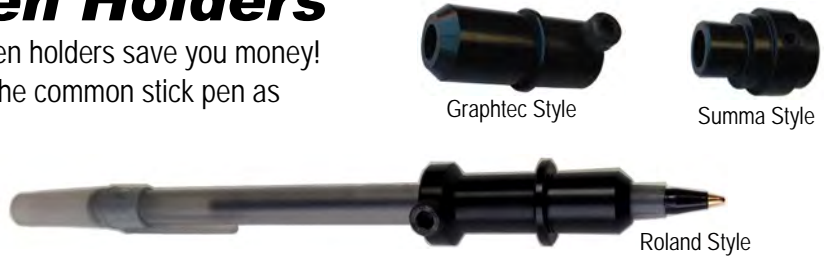

Plotter Pen Holders

Our new *Cascade* stick ballpoint pen holders save you money!
Buy the holder once and replace the common stick pen as needed for pennies.

Graphtec $14.95
Roland $14.95
Summa $11.95