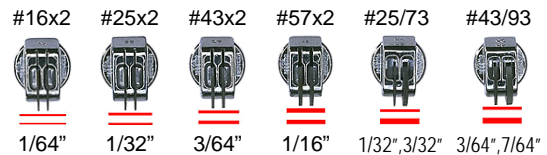

Standard Wheelheads \$26

Standard Double Line Wheelheads \$29

Special Double Line Wheelheads \$49

Std Wide Wheelheads \$29

Standard Jumbo Wheelheads \$38

Magnetic Guide

16.5 feet for \$23

Special Jumbo Wheelheads \$49