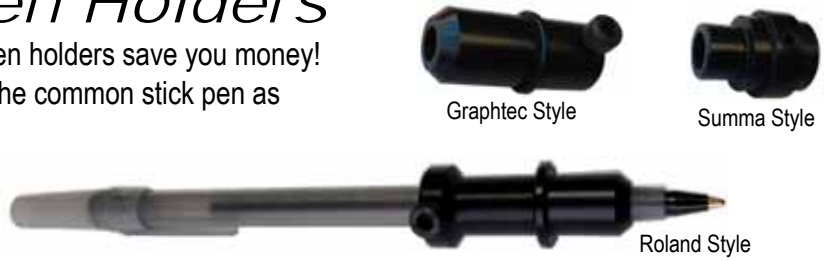

Plotter Pen Holders

Our new Cascade stick ballpoint pen holders save you money!
Buy the holder once and replace the common stick pen as needed for pennies.

Graphtec $14.95
Roland $14.95
Summa $11.95