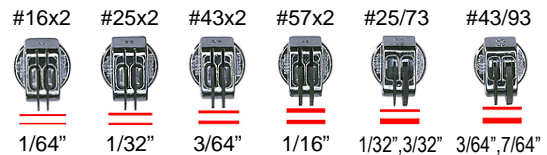

Standard Wheelheads \$26

Standard Double Line Wheelheads \$29

Special Double Line Wheelheads \$49

Std Wide Wheelheads \$29

Standard Jumbo Wheelheads \$38

Magnetic Guide
16.5 feet for \$23

Special Jumbo Wheelheads \$49